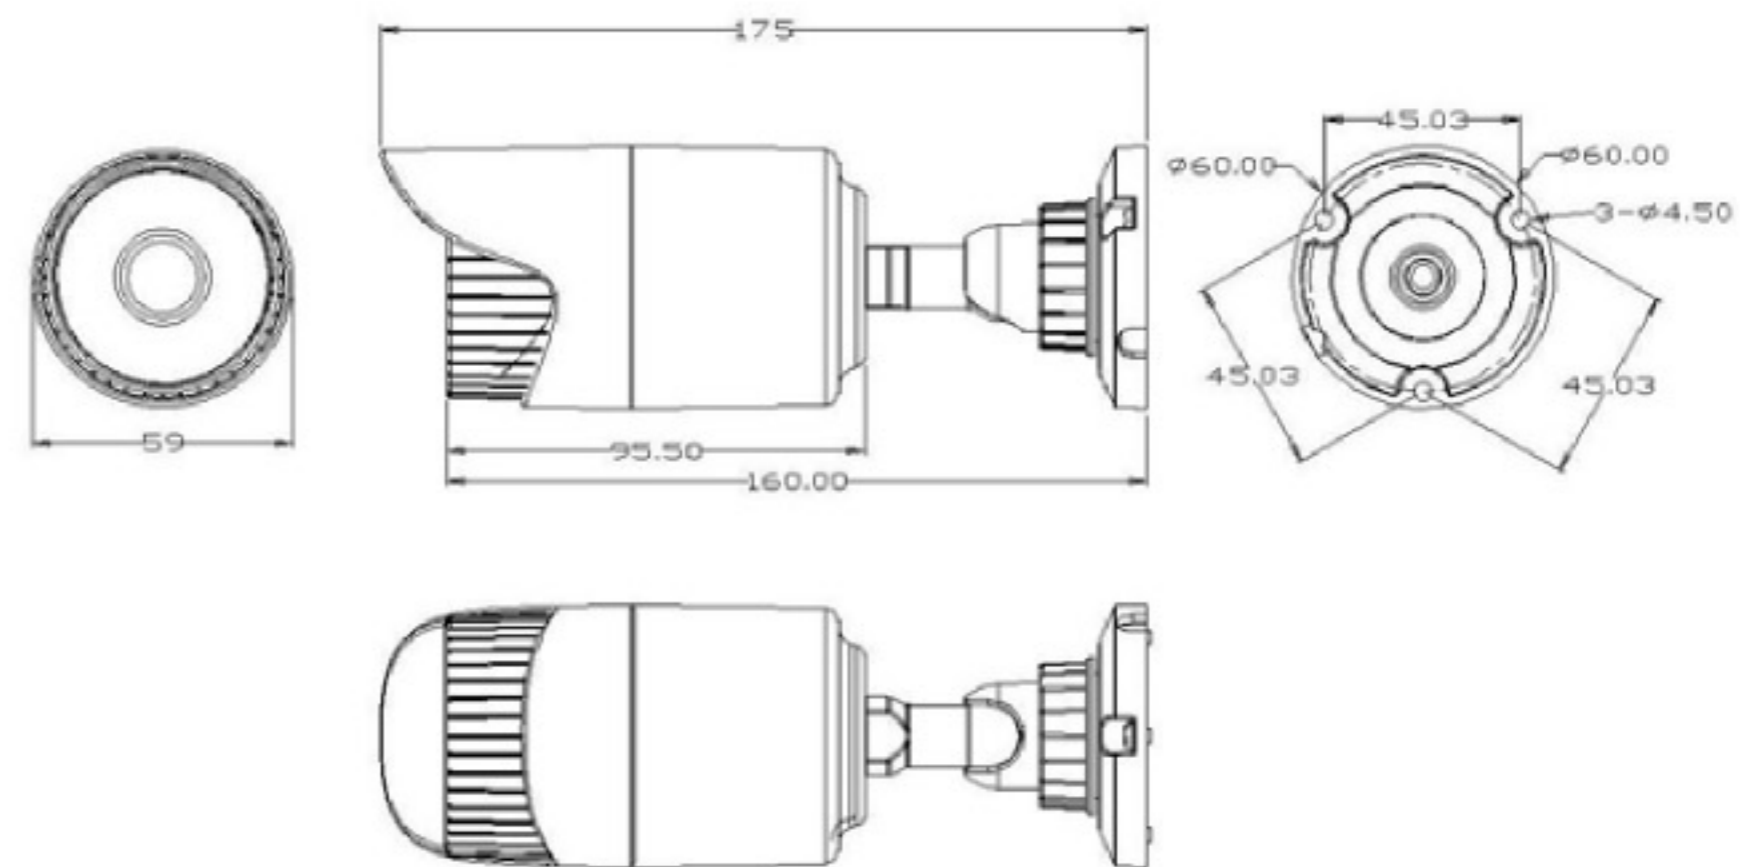

Highest Ideas Products

THE BEST SECURITY SOLUTION

Best Security

CCTV SYSTEM

กล้องวงจรปิด HIP คุณชัดสุด ประหยัดจริง

CMS310RHD

1.3 Megapixel 960P AHD Camera

- Sony Super low illumination CMOS Sensor 1/2.8"
- Resolution 1.3 Megapixels /960P,with IR CUT
- Super Low Lux
- Built-in IR Cutter Filter
- Use traditional CCTV coaxial cable transmission
- The maximum transmission distance up to 500 meters
- Easy installation

CMS310RHD

Dimensions

TECHNICAL SPECIFICATION

Model	CMS310RHD
Sensor	Sony Super low illumination CMOS Sensor 1/2.8"
Scanning System	Progressive scan method
Resolution	960P
Effective/ Output pixels	1.3M (1280H*960V)
Image System	PAL/ NTSC
Electronic Shutter	4/25s~1/45,000s
Min. Illumination	0.03LUX/F1.2
Video output	1CH AHD output
S/N	More than 50dB (AGC off)
Gamma correction	0.45
Focus Length	3.6mm
Lens Type	Fix
LED	24Pcs IR LED
Infrared Distance	20m.
IR Power On	CDS Auto Control
Menu Control	OSD Menu
AES	Yes
AGC	Yes
AWB	Yes
D&N	Yes
BLC	BLC / HBLC / OFF
ICR	Yes
Anti Foggy	ON/OFF
DWDR	ON/OFF
DPC	Yes
Flicker less	ON / OFF
Camera ID	Yes
Cable protection	Yes
Electrical protection	Yes
Working temperature	-10 °C~50 °C
Humidity	<=90%
Operating voltage	12VDC+-10%