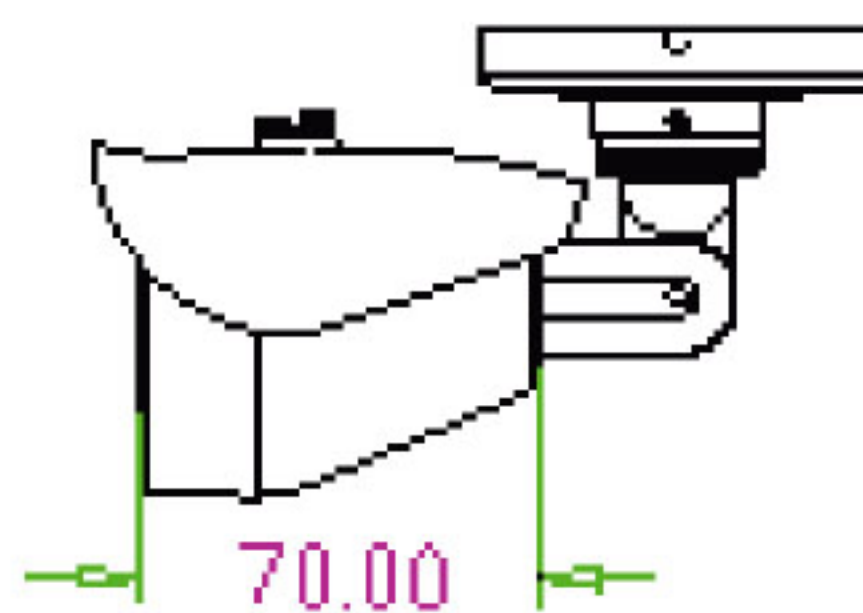

5040 600 TVL

Other 600 TVL

5040(0.05lux)

Other Camera (0.05lux)

**Features:**

- 1/3" Pixelplus CMOS sensor
- Resolution: Color 600 TVL
- Min.illumination: 0.1Lux/F1.2(Color) : Standard ICR module
- Electronic shutter(Auto), Day/Night, Auto white balance, Auto ICR
- IR distance: 10-20m
- Bracket for wires-protecting included, IP66, Lightning-proof, DC12V