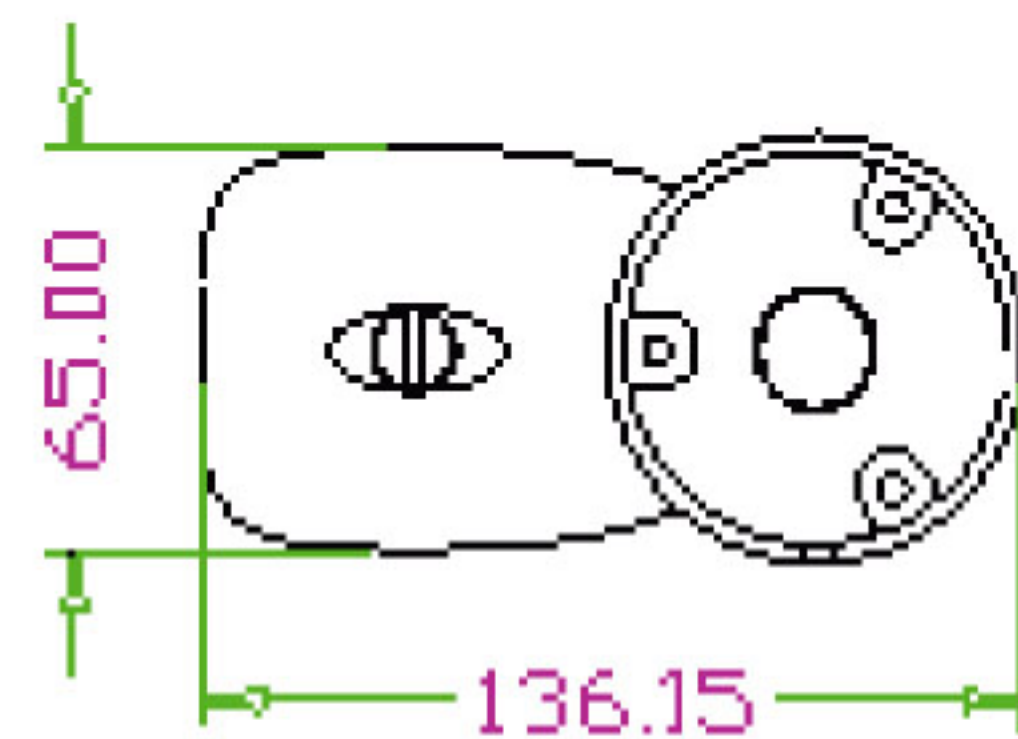

5040 600 TVL

Other 600 TVL

5040(0.05lux)

Other Camera (0.05lux)

**Features:**

- 1/3" Pixelplus CMOS sensor
- Resolution: Color 600 TVL
- Min.illumination: 0.1Lux/F1.2(Color) : Standard ICR module
- Electronic shutter(Auto), Day/Night, Auto white balance, Auto ICR
- IR distance: 10-20m
- Bracket for wires-protecting included, IP66, Lightning-proof, DC12V